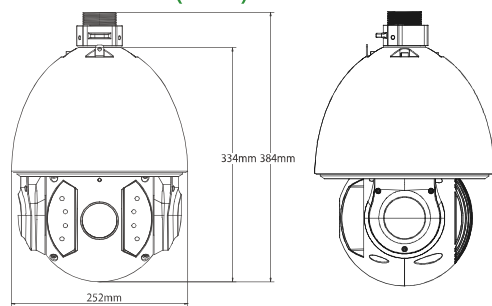

### Features

- Powerful 20x/30x optical zoom
- H.264 & MJPEG dual-stream encoding
- Max. 15fps@3Mp, 25/30fps@1080p resolution(320)
- Max 25/30fps@1080p, 50/60fps@720P(220/230)
- Defog(220/230), EIS(220/230), WDR, Day/Night(ICR), DNR(2D&3D), Auto iris, Auto focus, AWB, AGC,BLC
- Multiple network monitoring: Web viewer, CMS(DSS/PSS) & DMSS
- Max 240°/s pan speed, 360° endless pan rotation
- Up to 255 presets, 5 auto scan, 8 tour, 5 pattern
- Built-in 7/2 alarm in/out
- Support intelligent 3D positioning with DH-SD protocol
- Micro SD memory, IP66
- IR Distance up to 150m

### Dimensions (mm)